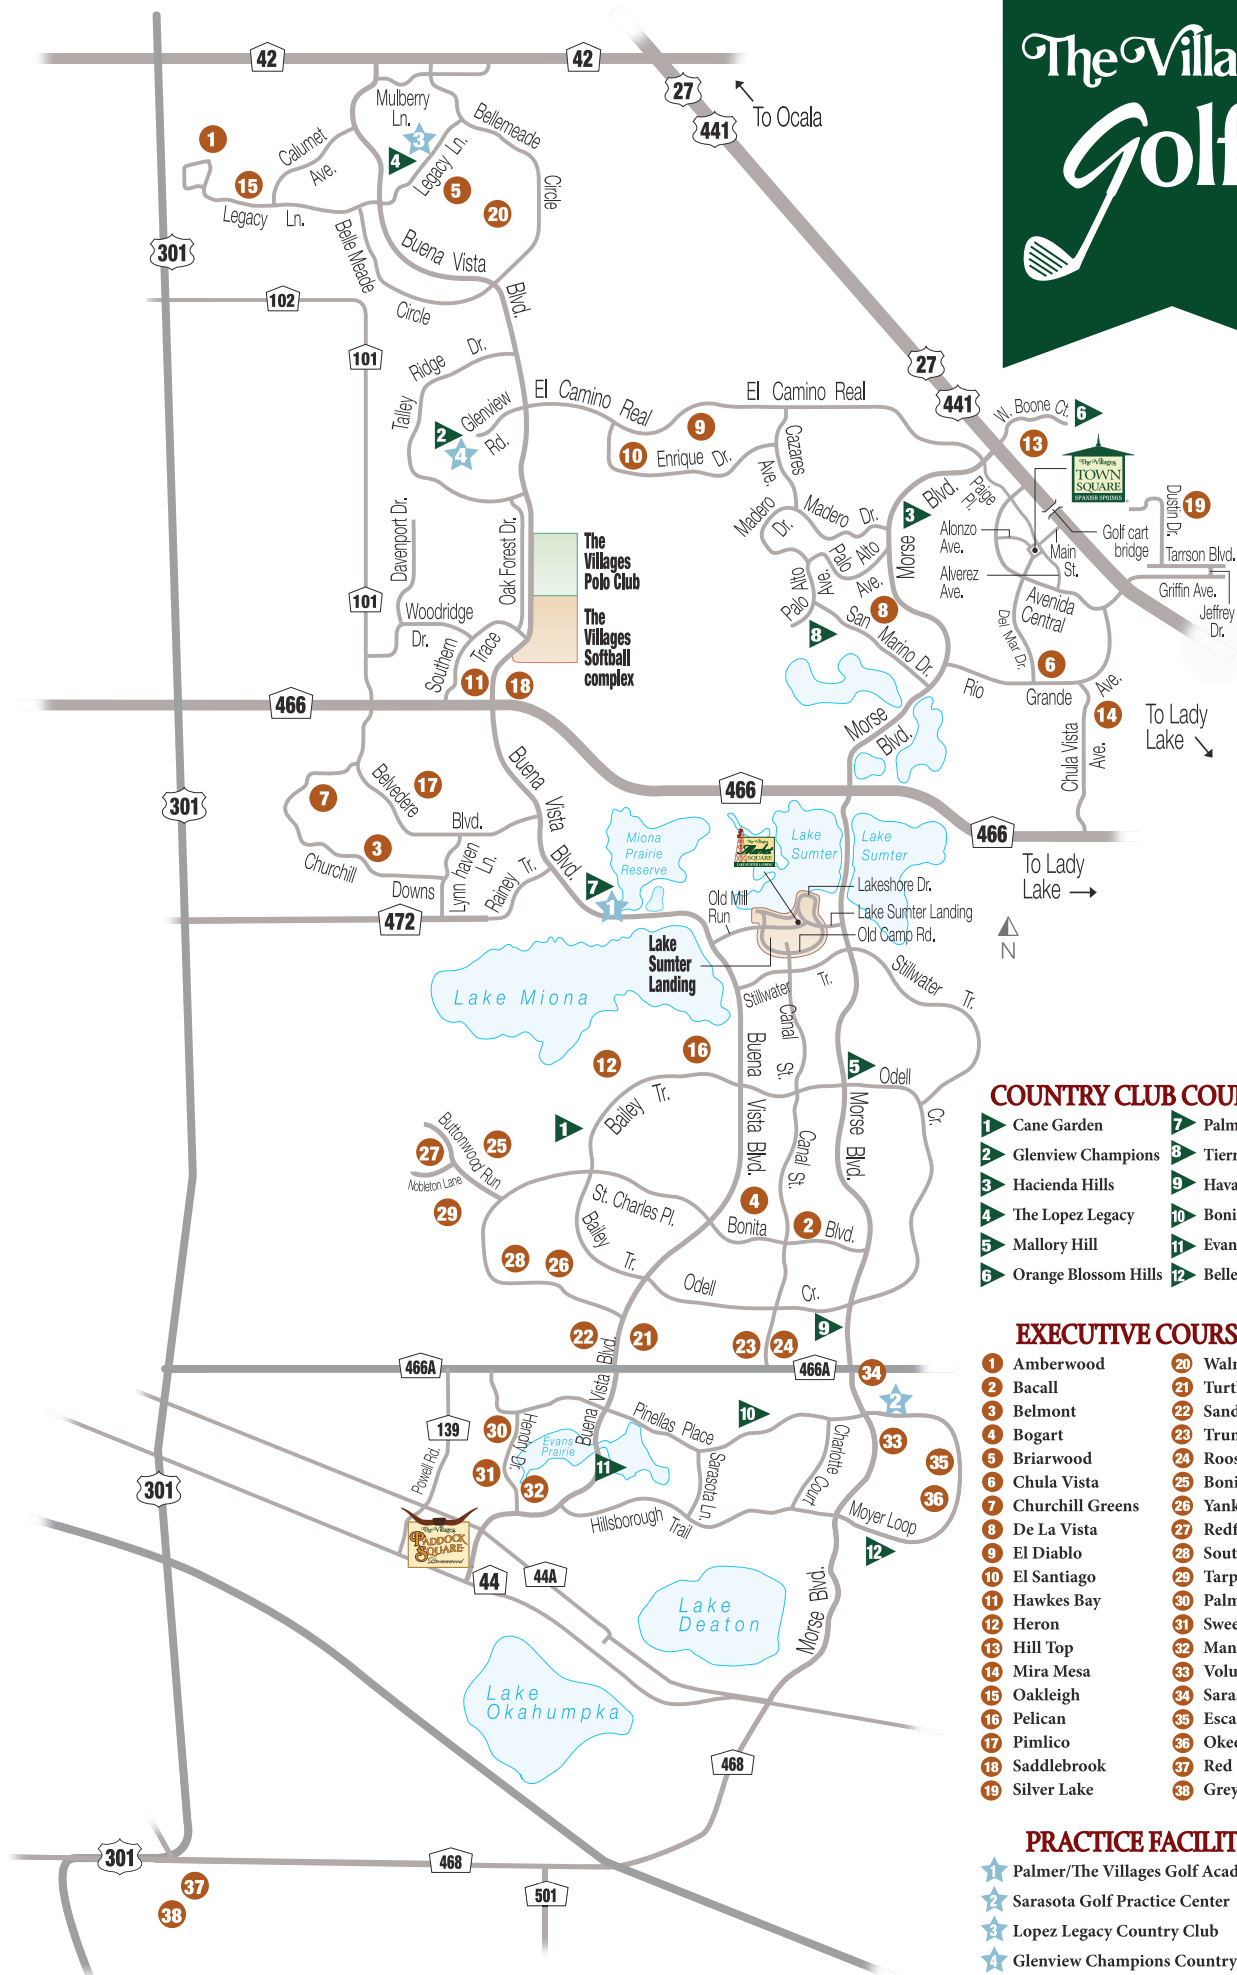

The Villages[®] Golf

COUNTRY CLUB COURSES

- | | |
|------------------------|------------------|
| 1 Cane Garden | 7 Palmer Legends |
| 2 Glenview Champions | 8 Tierra Del Sol |
| 3 Hacienda Hills | 9 Havana |
| 4 The Lopez Legacy | 10 Bonifay |
| 5 Mallory Hill | 11 Evans Prairie |
| 6 Orange Blossom Hills | 12 Belle Glade |

EXECUTIVE COURSES

- | | |
|--------------------|-------------------------|
| 1 Amberwood | 20 Walnut Grove |
| 2 Bacall | 21 Turtle Mound |
| 3 Belmont | 22 Sandhill |
| 4 Bogart | 23 Truman |
| 5 Briarwood | 24 Roosevelt |
| 6 Chula Vista | 25 Bonita Pass |
| 7 Churchill Greens | 26 Yankee Clipper |
| 8 De La Vista | 27 Redfish Run |
| 9 El Diablo | 28 Southern Star |
| 10 El Santiago | 29 Tarpon Boil |
| 11 Hawkes Bay | 30 Palmetto |
| 12 Heron | 31 Sweetgum |
| 13 Hill Top | 32 Mangrove |
| 14 Mira Mesa | 33 Volusia |
| 15 Oakleigh | 34 Sarasota |
| 16 Pelican | 35 Escambia |
| 17 Pimlico | 36 Okeechobee |
| 18 Saddlebrook | 37 Red Fox (Fall 2017) |
| 19 Silver Lake | 38 Grey Fox (Fall 2017) |

PRACTICE FACILITY

- ★ Palmer/The Villages Golf Academy
- ★ Sarasota Golf Practice Center
- ★ Lopez Legacy Country Club
- ★ Glenview Champions Country Club